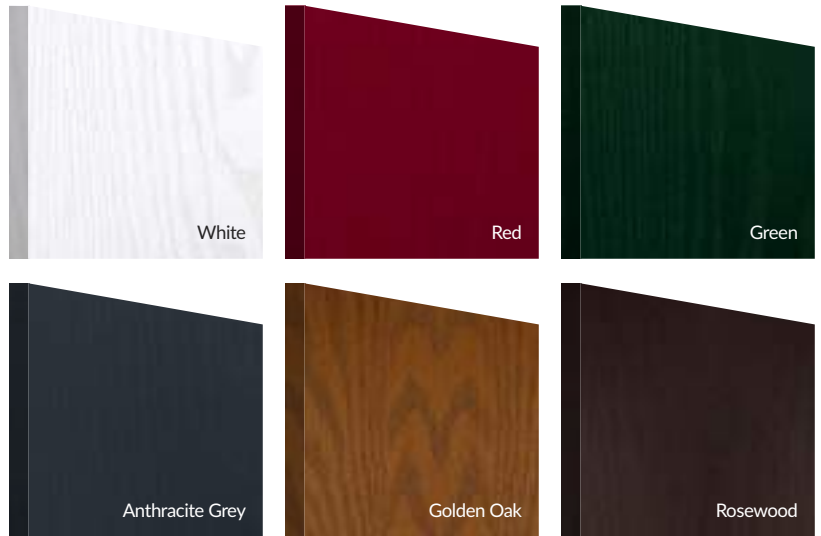

GLAZING OPTIONS

Colour and coming options are available on certain glass designs (see page 57). These are illustrated in the brochure by the these icons:

Colour Option Available

Coming Option Available

DOOR HARDWARE

A range of traditional and contemporary door hardware is available to complete the look of your door (see pages 60, 61 & 62).

DOOR COLOUR OPTIONS

Standard Colours

We offer a range of 8 external colours with a white interior as standard. Coloured both sides is available as a cost option.

Premium Colours

Our range of 38 premium colours are created using state-of-the-art coating technologies as used in the yacht industry. The paint has been prepared to the recommended gloss level which range from a Semi-Matt, Satin or Semi-Gloss sheen dependent upon colour.