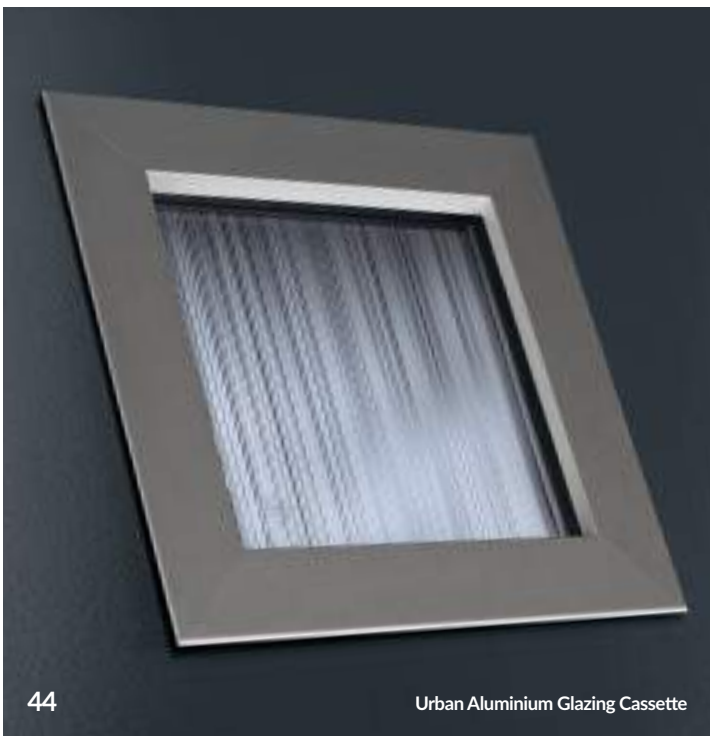

Augusta Long

CONTEMPORARY DOORS

A full length decorative glass alternative to the standard Augusta.

Door Colour: French Blue | Decorative Glass: Linear

Urban Contemporary Doors

The Urban range of contemporary doors is setting new standards in modern, upmarket entrances, allowing for a unique, clean, authentic style that's customised for each individual home. All styles use the unique 'Links' smooth door blank which are glazed using a brand new contemporary chamfered cassette system in a choice of either Aluminium or Colour-matched finishes.