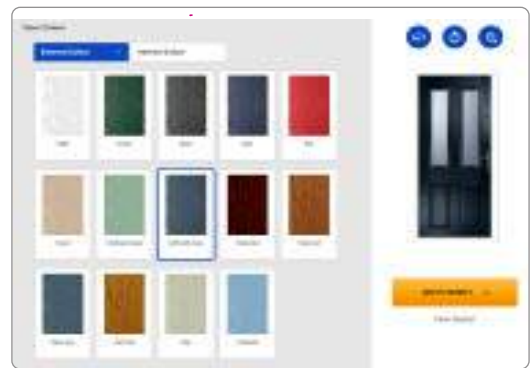

Choose your Door Colour