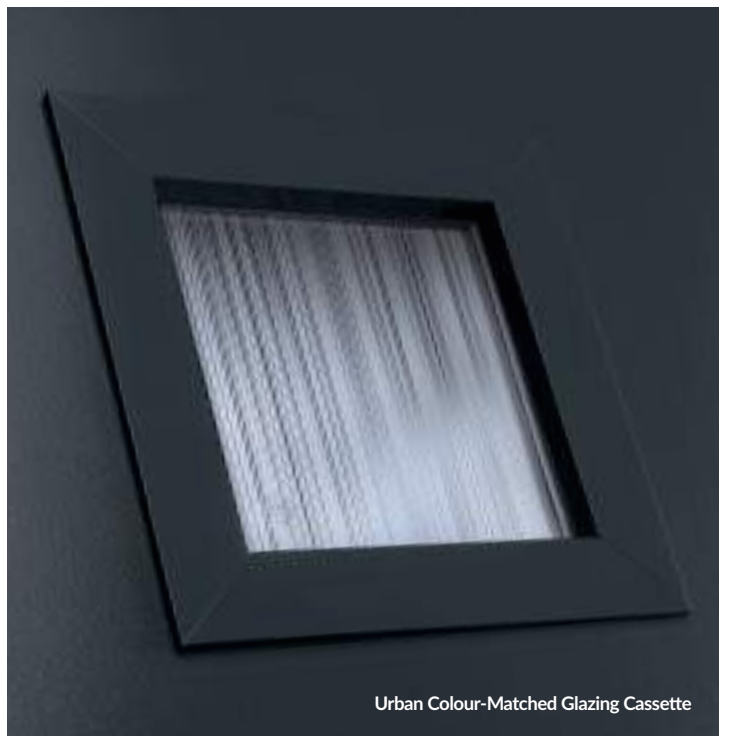

Augusta Long

CONTEMPORARY DOORS

A full length decorative glass alternative to the standard Augusta.

Door Colour: French Blue | Decorative Glass: Linear

Urban Contemporary Doors

The Urban range of contemporary doors is setting new standards in modern, upmarket entrances, allowing for a unique, clean, authentic style that's customised for each individual home. All styles use the unique 'Links' smooth door blank which are glazed using a brand new contemporary chamfered cassette system in a choice of either Aluminium or Colour-matched finishes.

Door Colour: **Clay**
Decorative Glass: **Serenity**

Door Colour: **Very Berry**
Decorative Glass: **Millennium**

Door Colour: **Anthracite**
Decorative Glass: **Kensington**

Door Colour: **Stormy Seas**
Decorative Glass: **Satin**