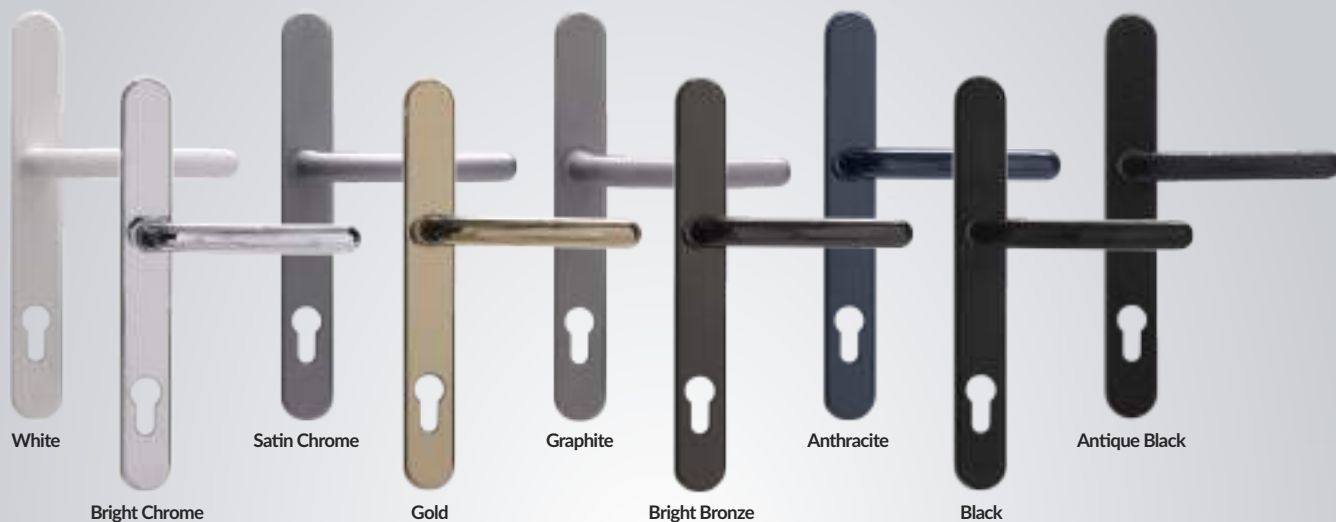

Lever Handles