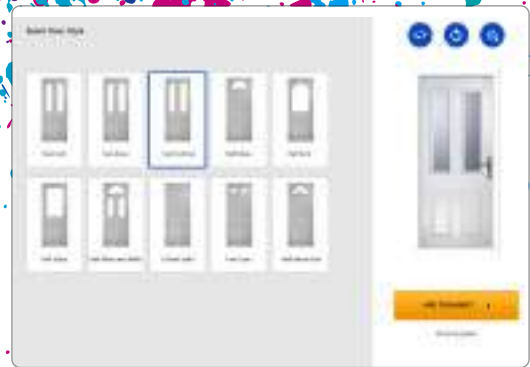

Choose your Door Style