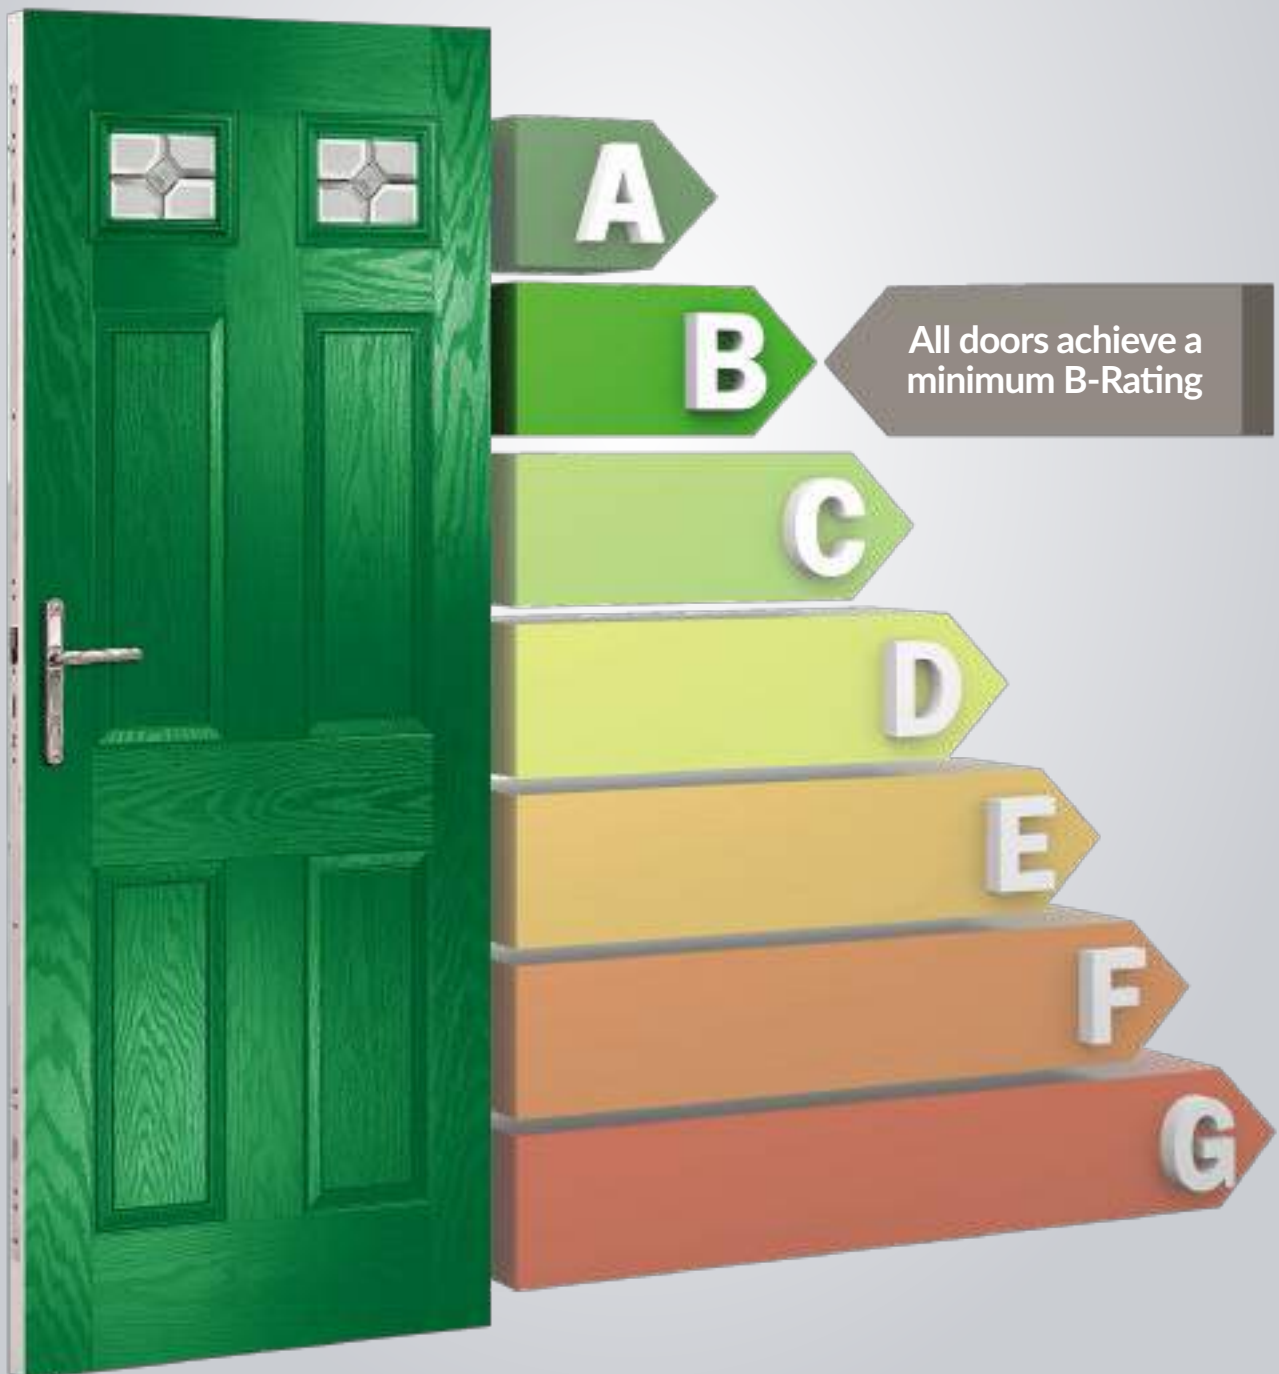

THERMAL PERFORMANCE

Composite doors are much more thermally efficient than either timber or PVC, and our doors are manufactured to the highest quality standards, making them more thermally efficient by design.

The warm foam core allows the door to have a significantly better 'U' value than traditional timber doors, PVC skinned timber doors and steel doors, and our entire range meets with the requirements of the current Building Regulations.

There are various upgrades to glass options which increase the thermal performance of the door. The combination should keep your home warmer and could help reduce your energy bills.